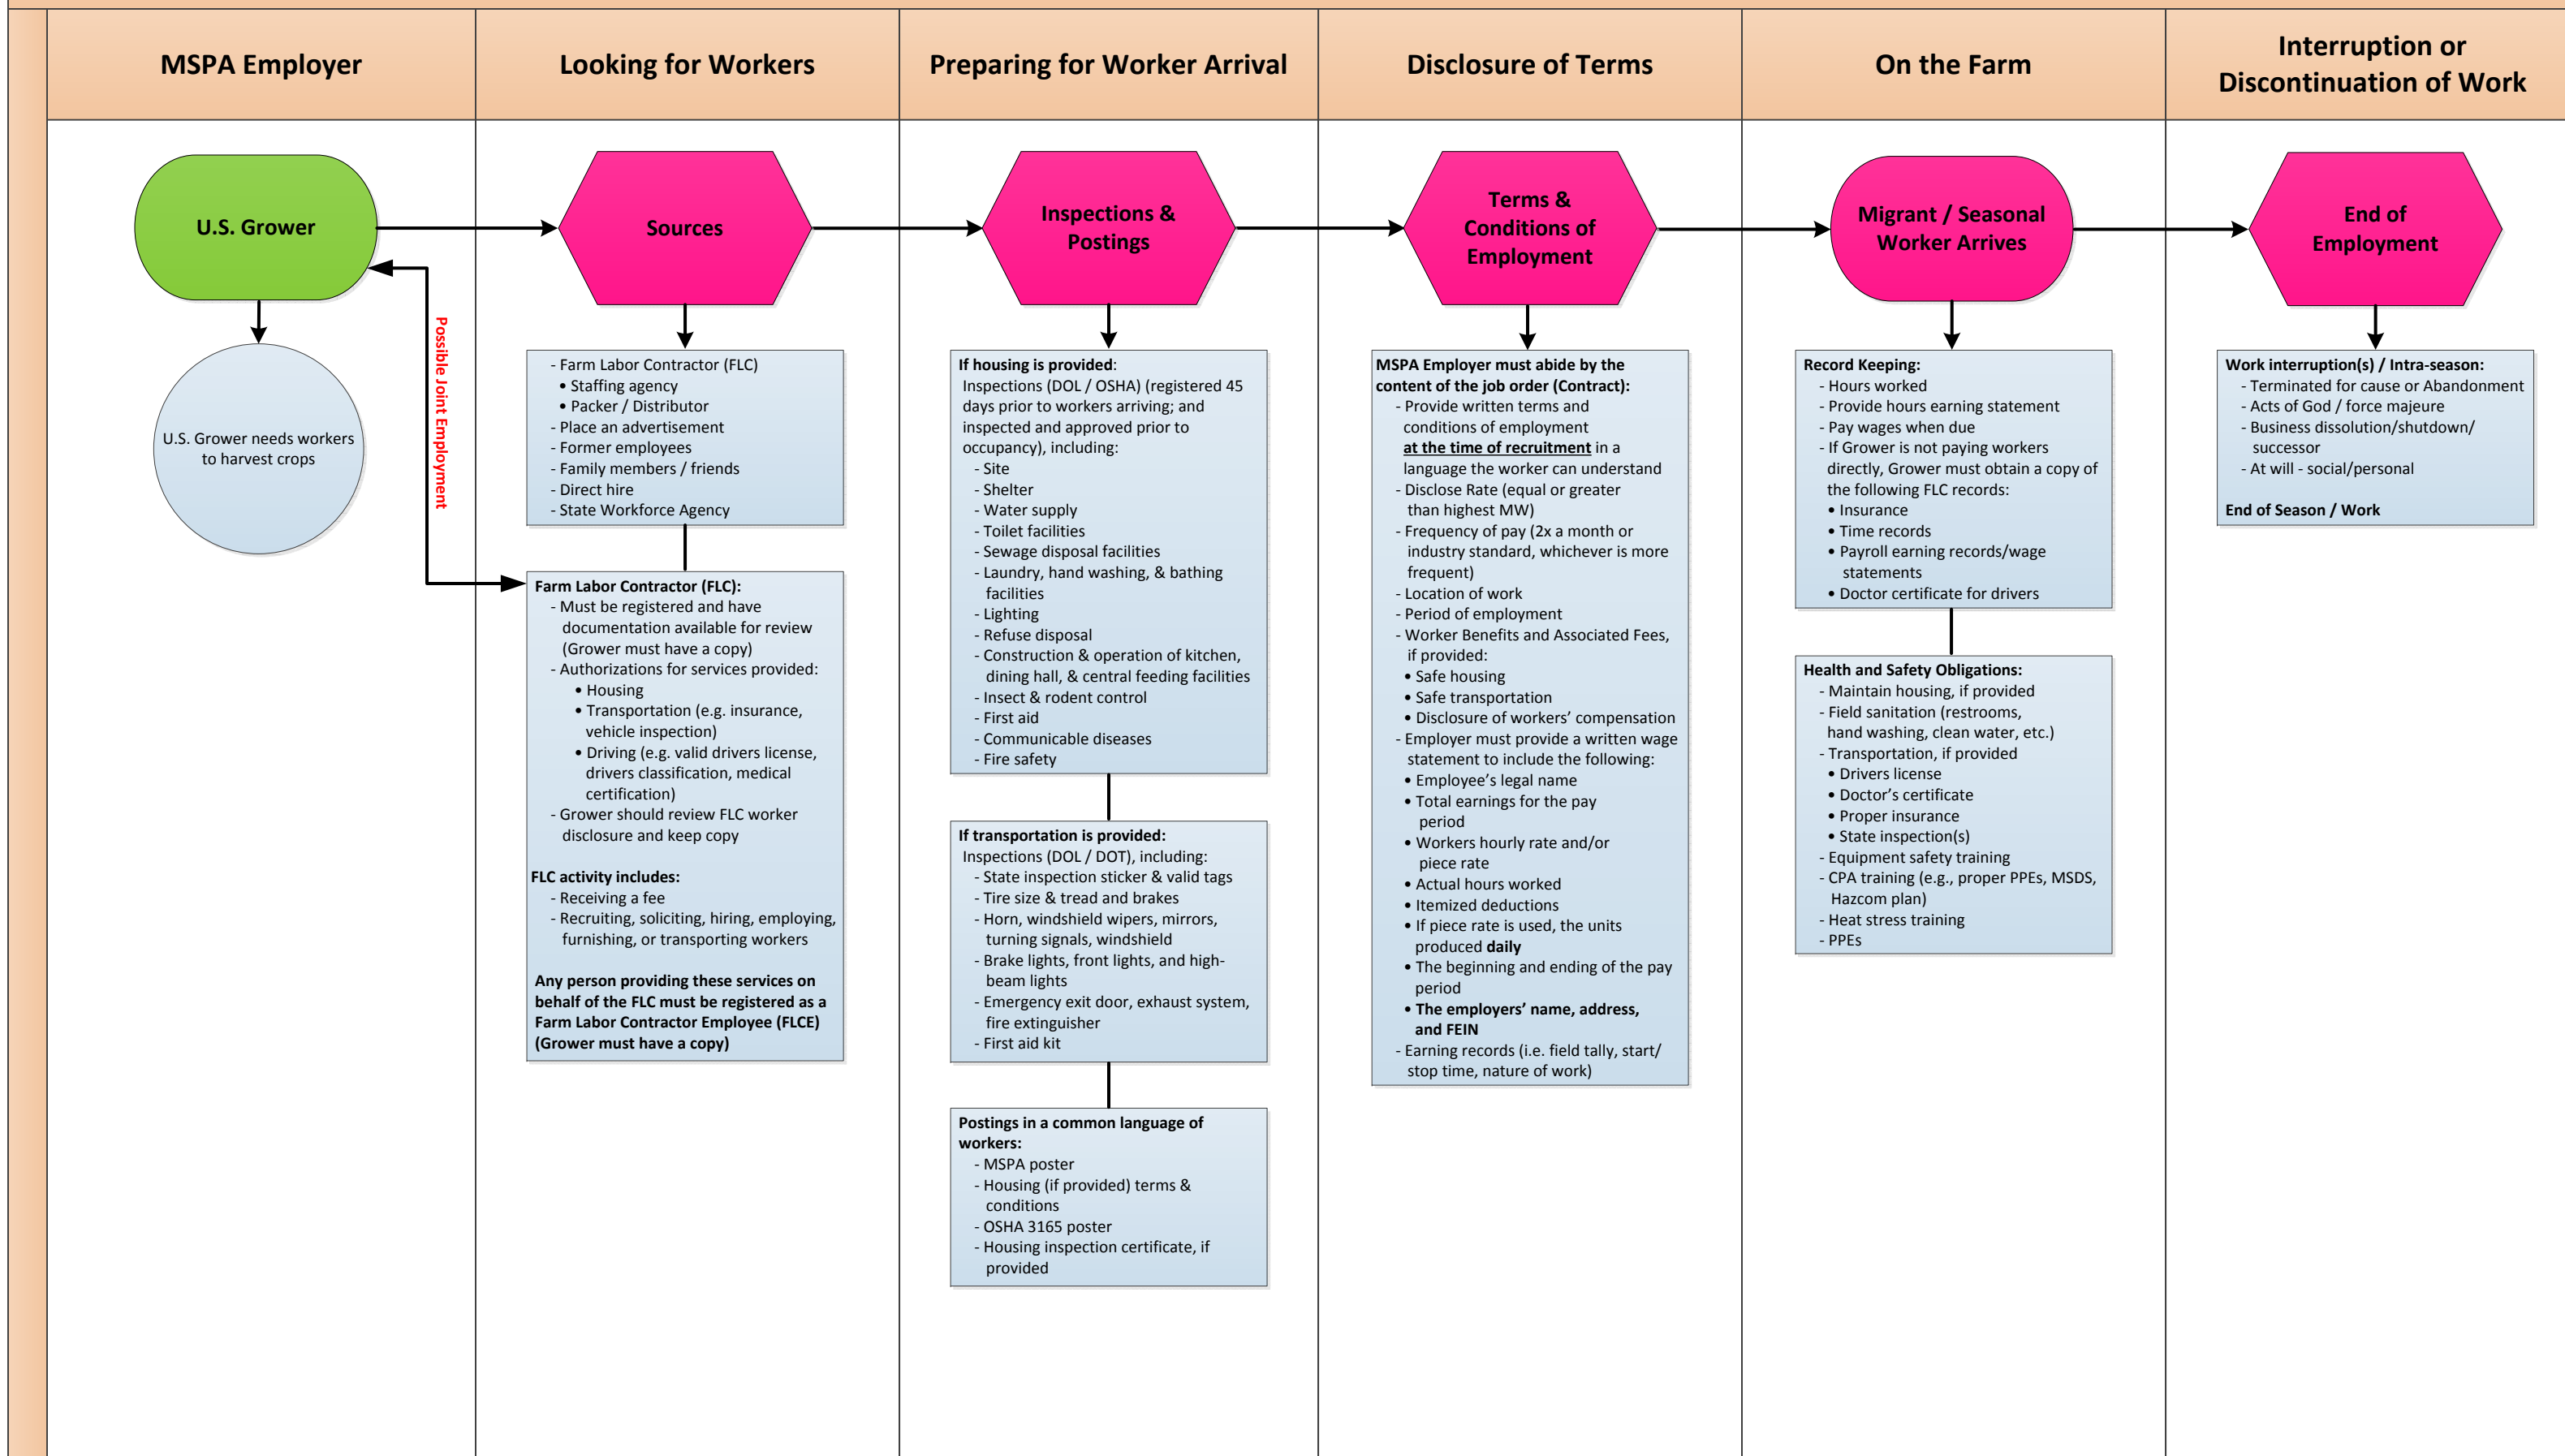

# Migrant / Seasonal Worker Process Map

\*This document is a summary of certain issues related to labor recruitment. It is not designed to contain information about each and every possible legal and regulatory obligation/requirement and it should not be relied upon as such.

# Migrant / Seasonal Employer Process Map

\*This document is a summary of certain issues related to labor recruitment. It is not designed to contain information about each and every possible legal and regulatory obligation/requirement and it should not be relied upon as such.