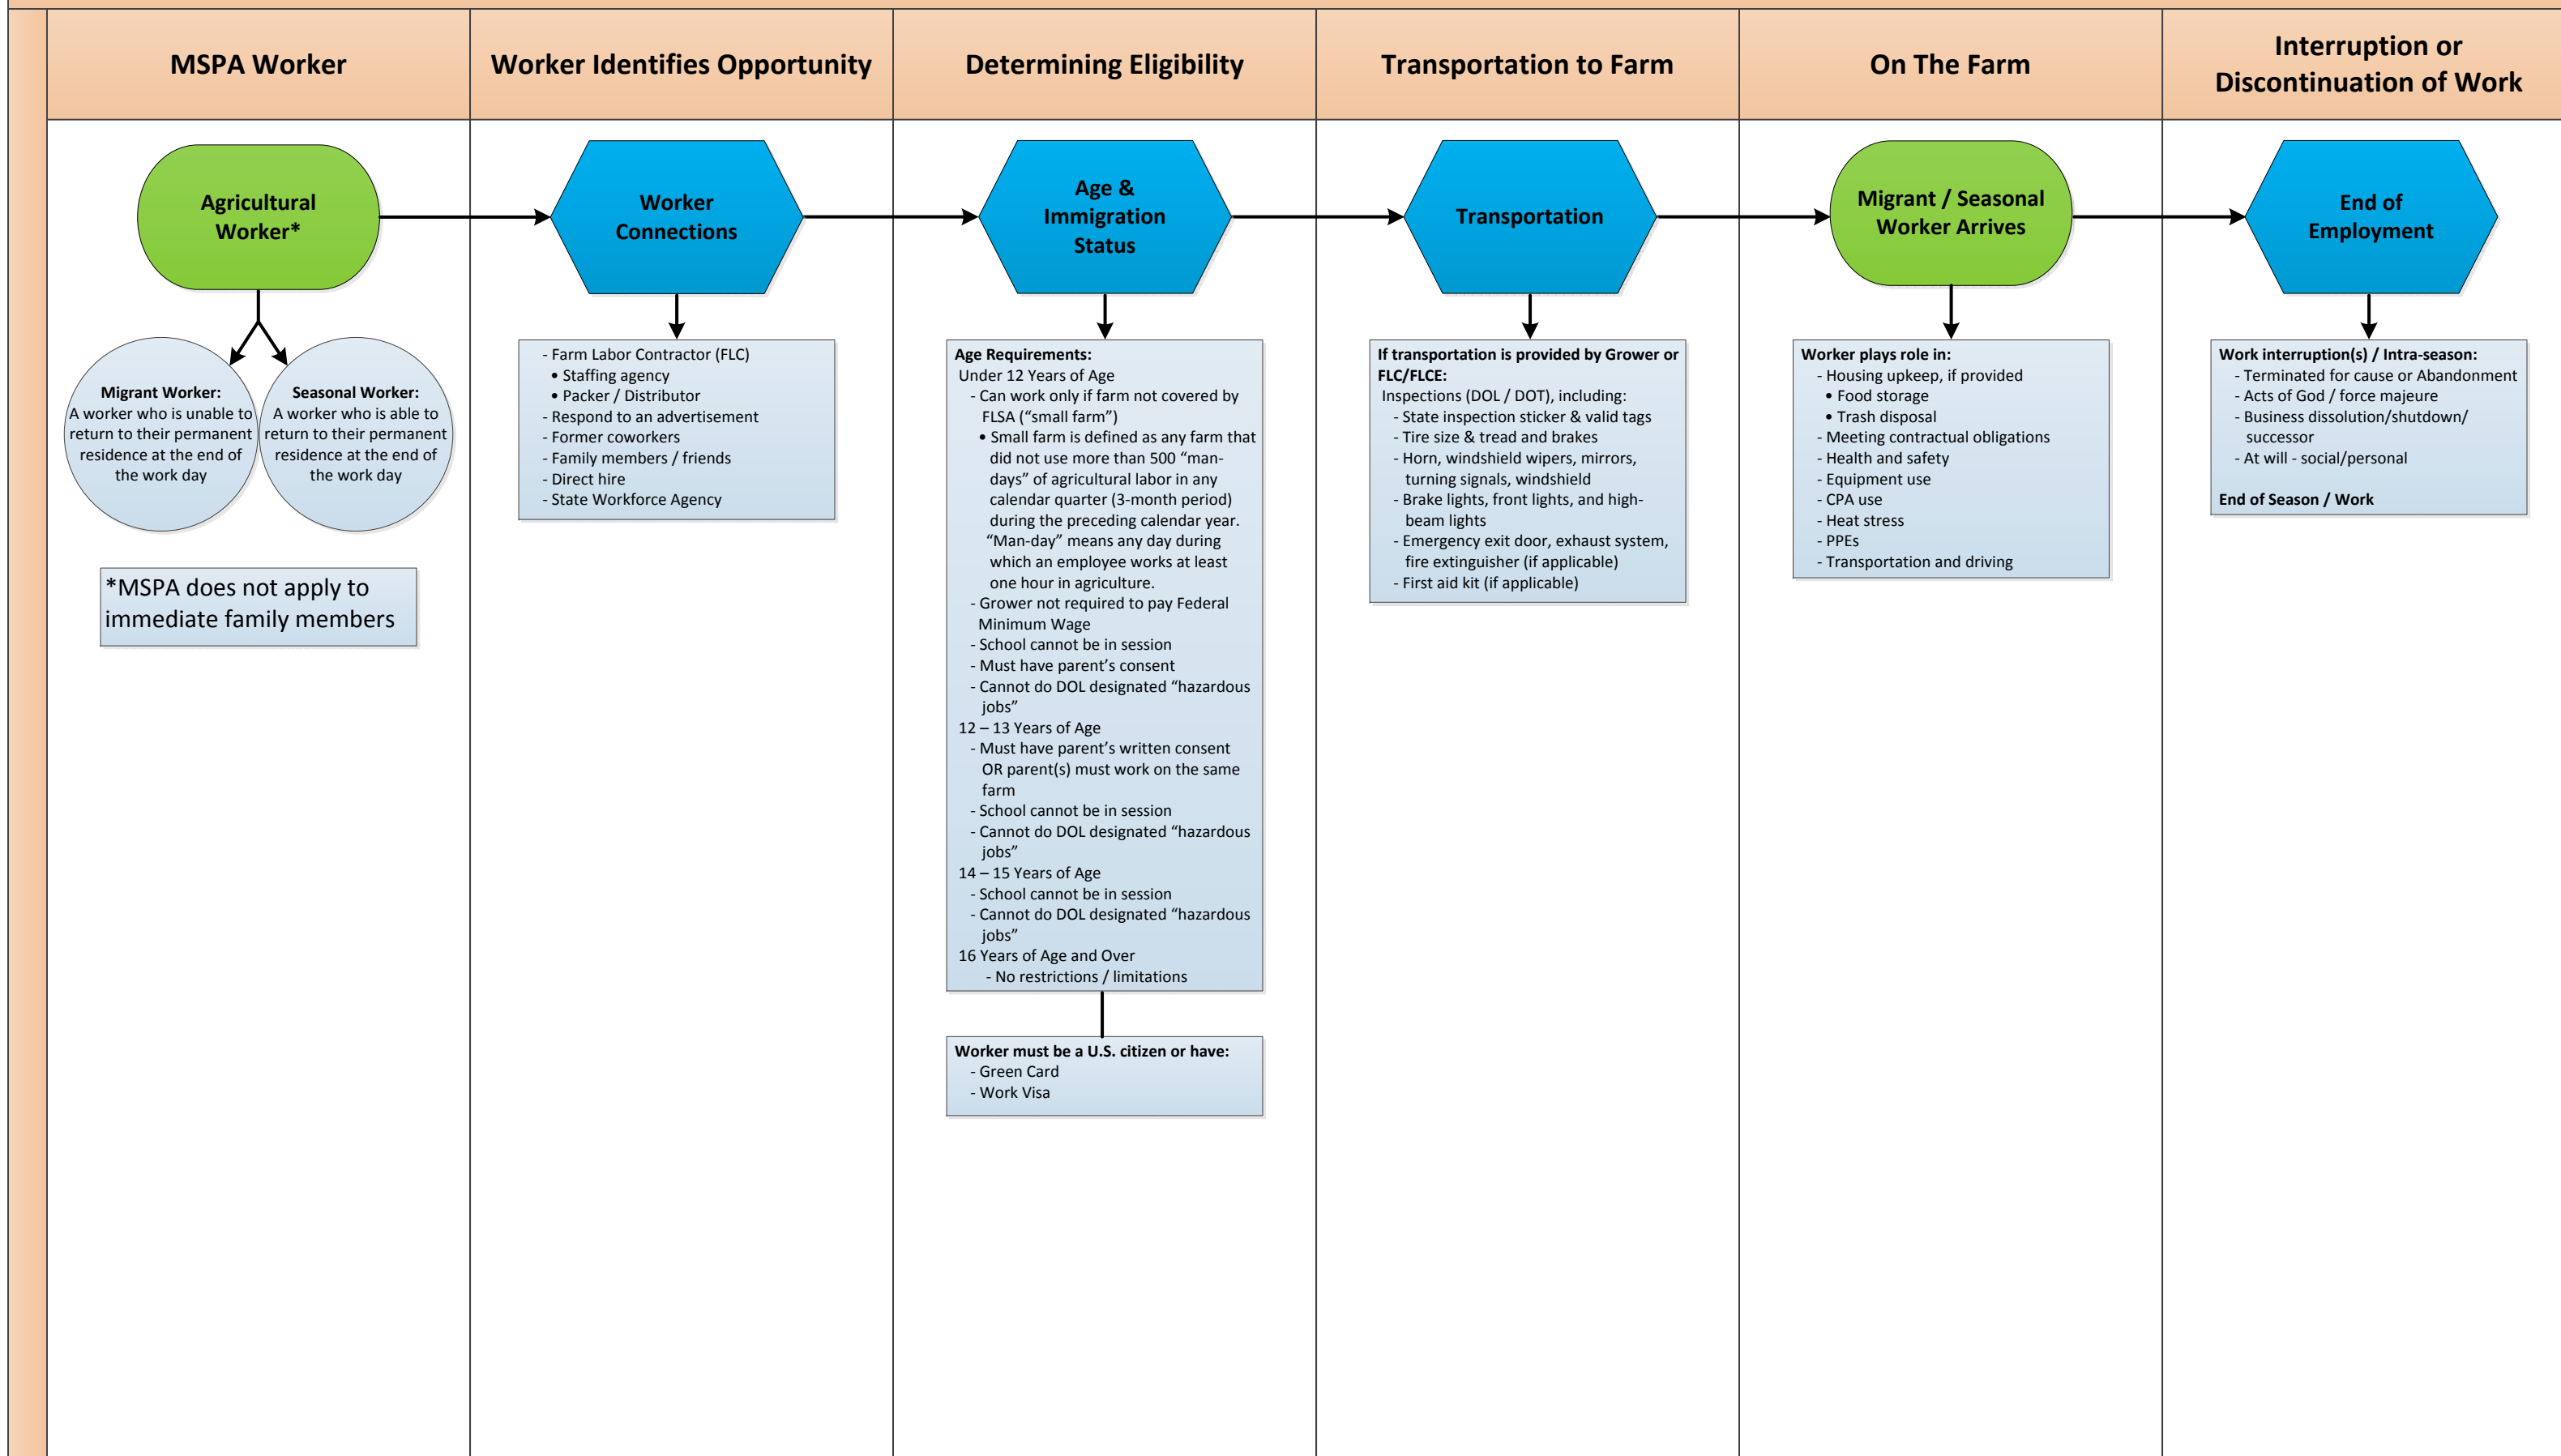

# Migrant / Seasonal Worker Process Map

\*This document is a summary of certain issues related to labor recruitment. It is not designed to contain information about each and every possible legal and regulatory obligation/requirement and it should not be relied upon as such.

# Migrant / Seasonal Employer Process Map

\*This document is a summary of certain issues related to labor recruitment. It is not designed to contain information about each and every possible legal and regulatory obligation/requirement and it should not be relied upon as such.